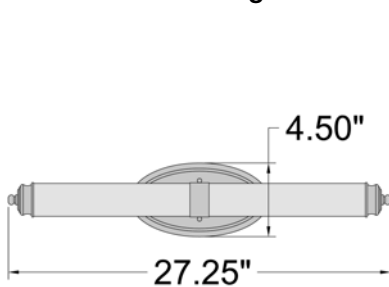

Product Dimensions

Fixture	Canopy
Length :: N/A	Length :: N/A
Width :: 27.25"	Width :: N/A
Diameter :: N/A	Diameter :: 4.5"
Extension :: 3.25"	Height :: N/A
Height :: 4.5"	
Overall Height :: N/A	

Technical Specifications

Specifications

Frame Material :: Steel
 Diffuser Material :: Glass
 Voltage :: 120v
 Lamping Type :: Dedicated LED
 Lamping Base :: SSL
 Lamp Quantity :: 1
 Lamp Wattage :: 24 W
 Total Wattage :: 24w
 Lamps Included :: Yes
 J-Box Type :: Standard

Photometrics

CCT :: 3000
 CRI :: 90
 Wattage :: 24w
 Nominal Lumens :: 1920Lm
 Delivered Lumens :: 1583Lm

Recommended Dimmers

0

Additional Items :: 0

Line Drawing #1

Line Drawing #2

IES File