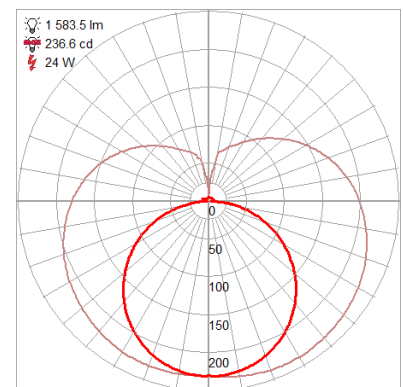

Product Dimensions

Fixture	Canopy
Length :: N/A	Length :: N/A
Width :: 27.25"	Width :: N/A
Diameter :: N/A	Diameter :: 4.5"
Extension :: 3.25"	Height :: N/A
Height :: 4.5"	
Overall Height :: N/A	

Technical Specifications

Photometrics

CCT :: 3000
 CRI :: 90
 Wattage :: 24w
 Nominal Lumens :: 1920Lm
 Delivered Lumens :: 1583Lm

Recommended Dimmers

0

Additional Items :: 0

Line Drawing #1

Line Drawing #2

IES File