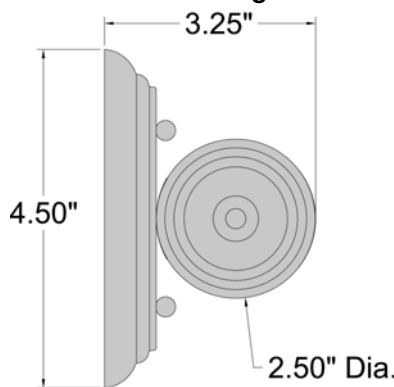

Product Dimensions

Fixture	Canopy
Length :: N/A	Length :: N/A
Width :: 27.25"	Width :: N/A
Diameter :: N/A	Diameter :: 4.5"
Extension :: 3.25"	Height :: N/A
Height :: 4.5"	
Overall Height :: N/A	

Technical Specifications

Specifications

Frame Material :: Steel
 Diffuser Material :: Glass
 Voltage :: 120v
 Lamping Type :: Dedicated LED
 Lamping Base :: SSL
 Lamp Quantity :: 1
 Lamp Wattage :: 24 W
 Total Wattage :: 24w
 Lamps Included :: Yes
 J-Box Type :: Standard

Photometrics

CCT :: 3000
 CRI :: 90
 Wattage :: 24w
 Nominal Lumens :: 1920Lm
 Delivered Lumens :: 1583Lm

Recommended Dimmers

0

Additional Items :: 0

Line Drawing #1

Line Drawing #2

IES File